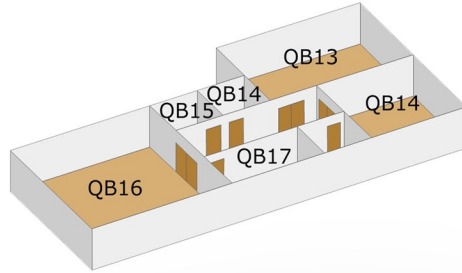

Copley

Level 1&2, High Melton

L2

L1

Key

-  Disabled Toilets
-  Female Toilets
-  Male Toilets
-  Stairs/Fire Exit