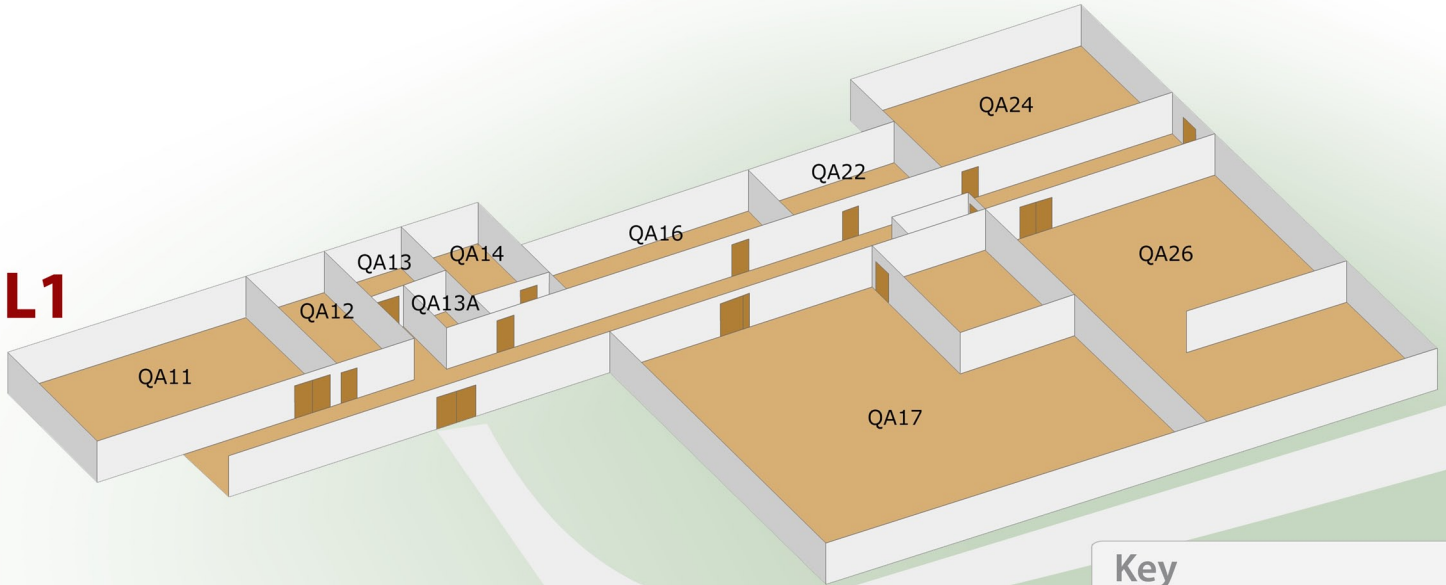

Copley

Level 1&2, High Melton

L2

L1

Key

-  Disabled Toilets
-  Female Toilets
-  Male Toilets
-  Stairs/Fire Exit