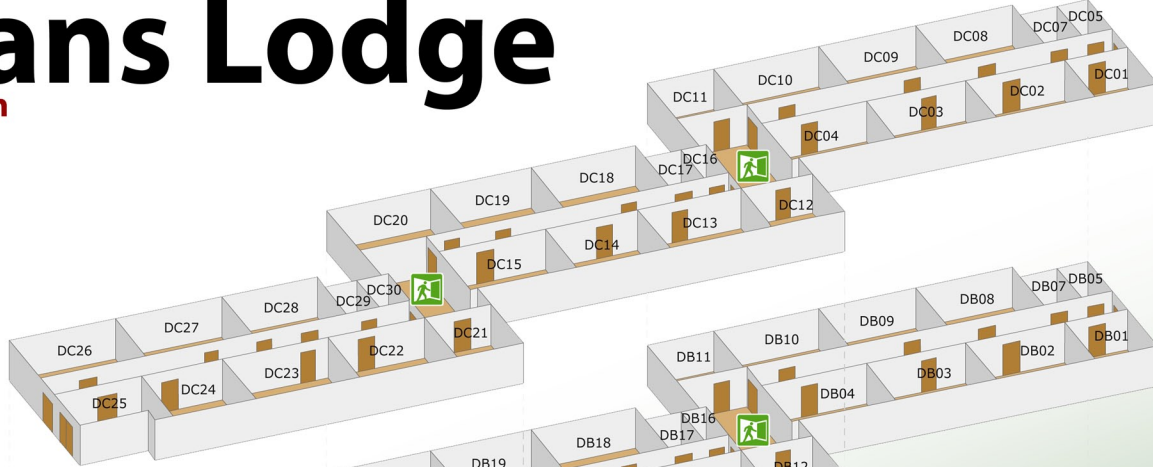

# Deans Lodge

High Melton

L3

L2

L1

**Key**

- Disabled Toilets
- Female Toilets
- Male Toilets
- Stairs/Fire Exit