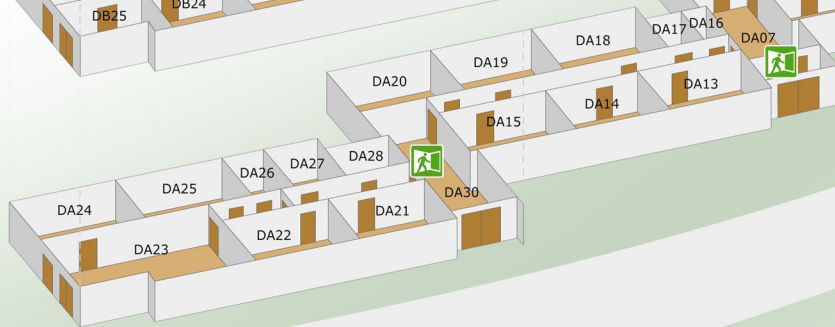

# Deans Lodge

High Melton

L3

L2

L1

**Key**

- Disabled Toilets
- Female Toilets
- Male Toilets
- Stairs/Fire Exit