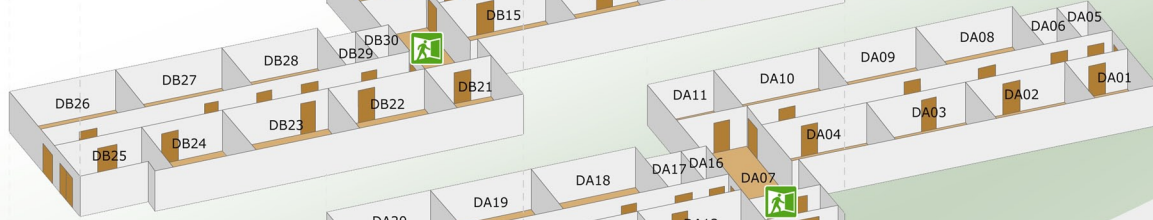

# Deans Lodge

High Melton

L3

L2

L1

**Key**

- Disabled Toilets
- Female Toilets
- Male Toilets
- Stairs/Fire Exit