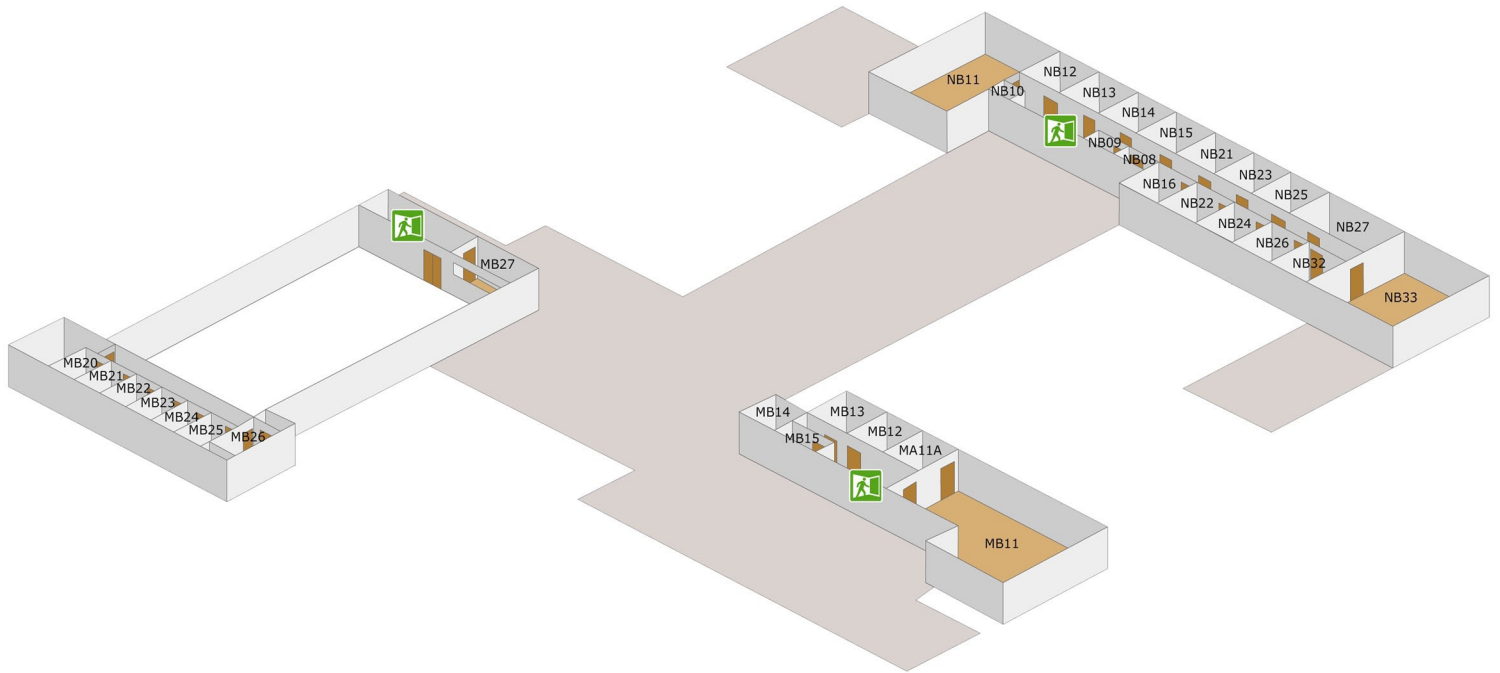

Harvey

level 1, High Melton

Key

-  Disabled Toilets
-  Female Toilets
-  Male Toilets
-  Stairs/Fire Exit
-  Disabled Parking
-  Parking

Harvey

level 2, High Melton

Key

Disabled Toilets

Female Toilets

Male Toilets

Stairs/Fire Exit