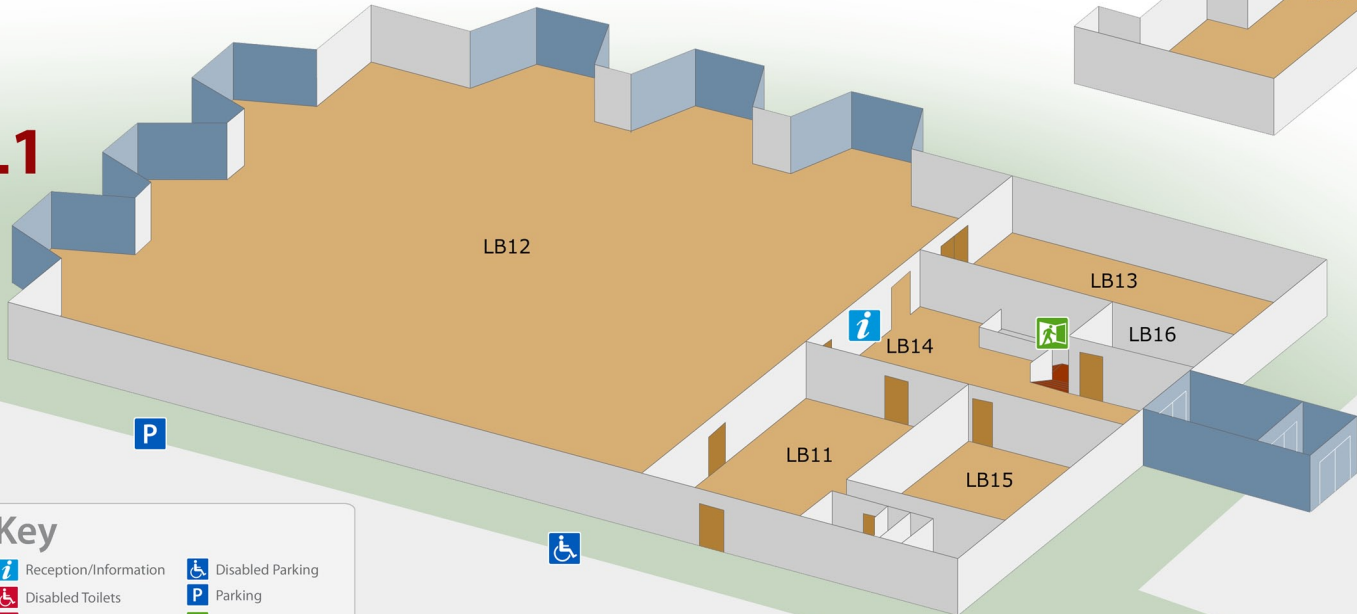

LRC

High Melton

L0

L1

Key

-  Reception/Information
-  Disabled Toilets
-  Female Toilets
-  Male Toilets
-  Disabled Parking
-  Parking
-  Stairs/Fire Exit