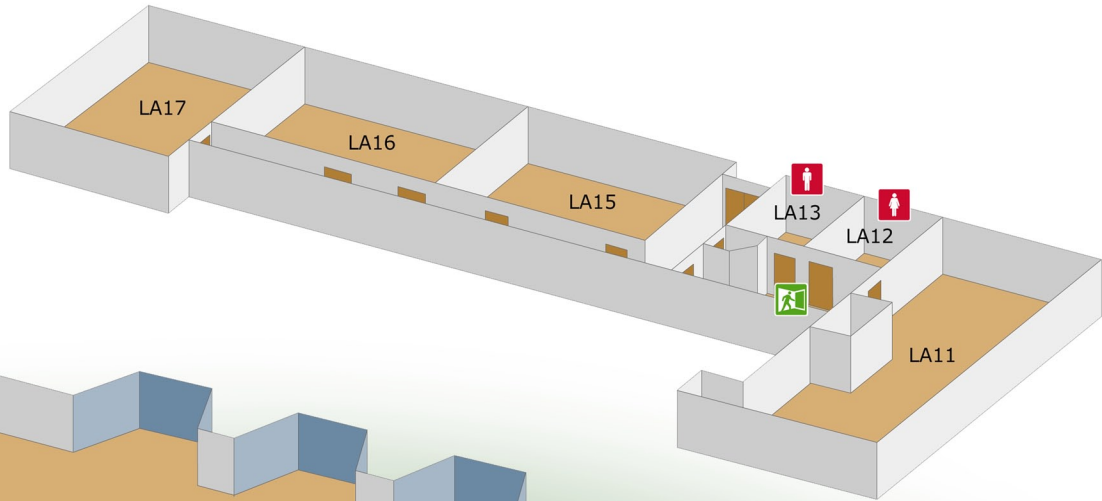

LRC

High Melton

L0

L1

Key

-  Reception/Information
-  Disabled Toilets
-  Female Toilets
-  Male Toilets
-  Disabled Parking
-  Parking
-  Stairs/Fire Exit