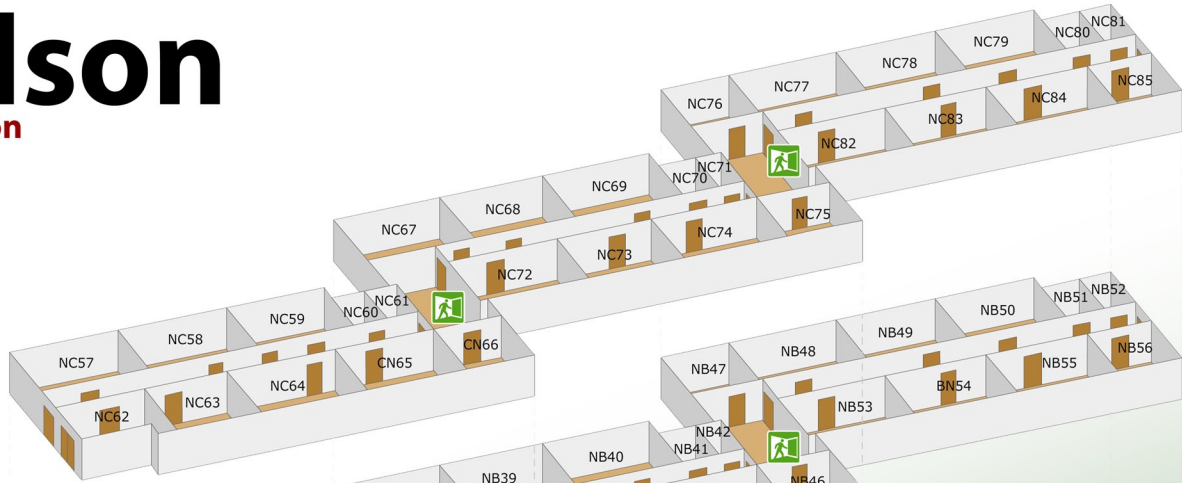

Nelson

High Melton

L3

L2

L1

Key

-  Disabled Toilets
-  Female Toilets
-  Male Toilets
-  Stairs/Fire Exit