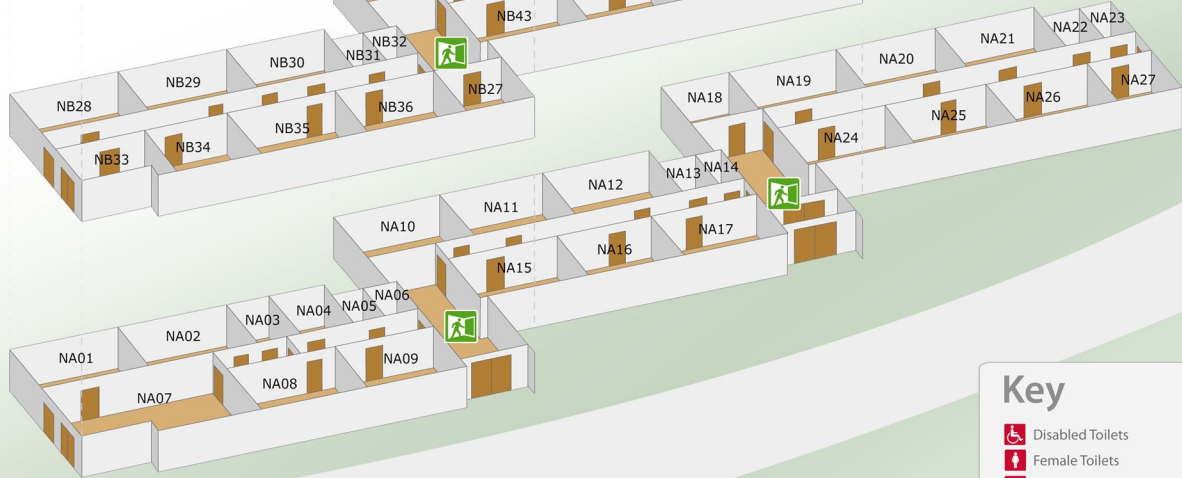

Nelson

High Melton

L3

L2

L1

Key

-  Disabled Toilets
-  Female Toilets
-  Male Toilets
-  Stairs/Fire Exit