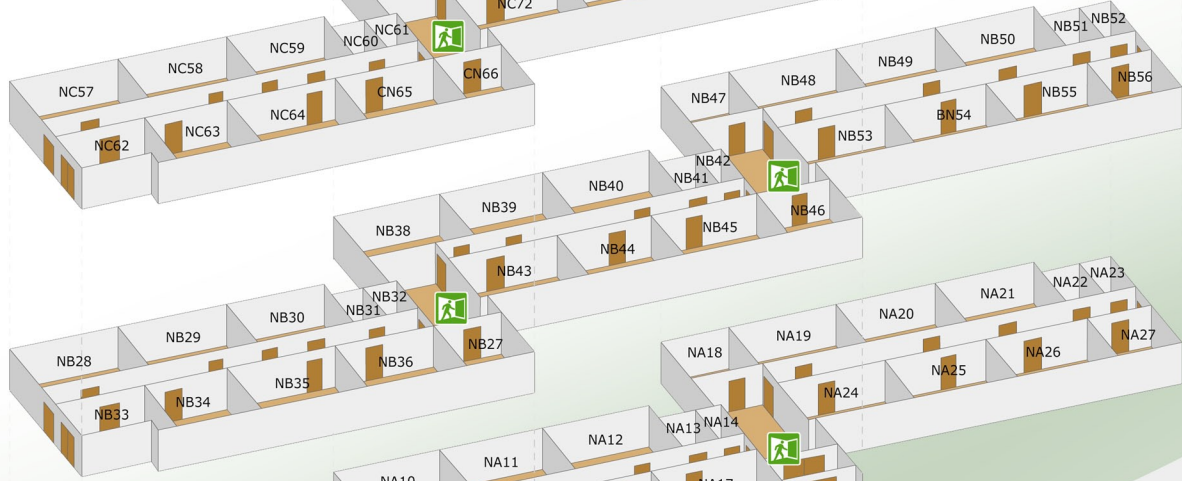

Nelson

High Melton

L3

L2

L1

Key

-  Disabled Toilets
-  Female Toilets
-  Male Toilets
-  Stairs/Fire Exit