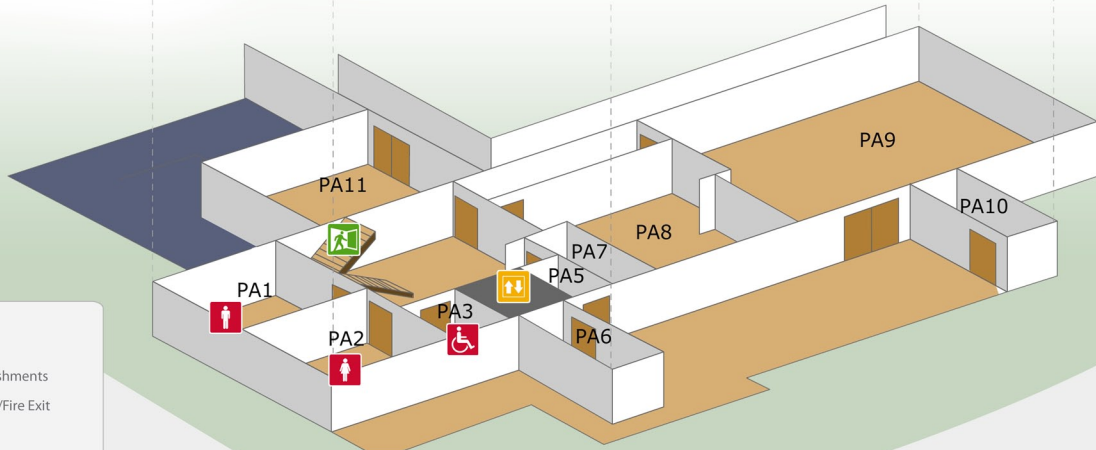

Pavilion

High Melton

L2

L1

Key

-  Lift
-  Disabled Toilets
-  Female Toilets
-  Male Toilets
-  Refreshments
-  Stairs/Fire Exit