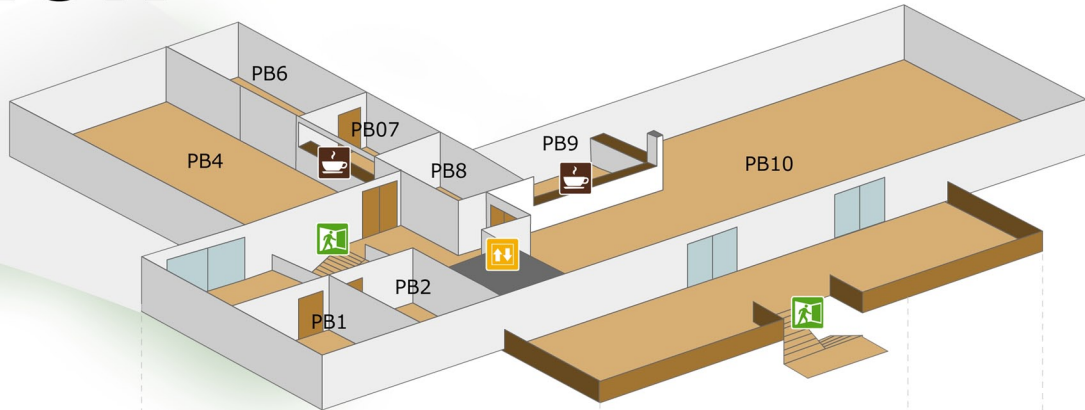

Pavilion

High Melton

L2

L1

Key

-  Lift
-  Disabled Toilets
-  Female Toilets
-  Male Toilets
-  Refreshments
-  Stairs/Fire Exit