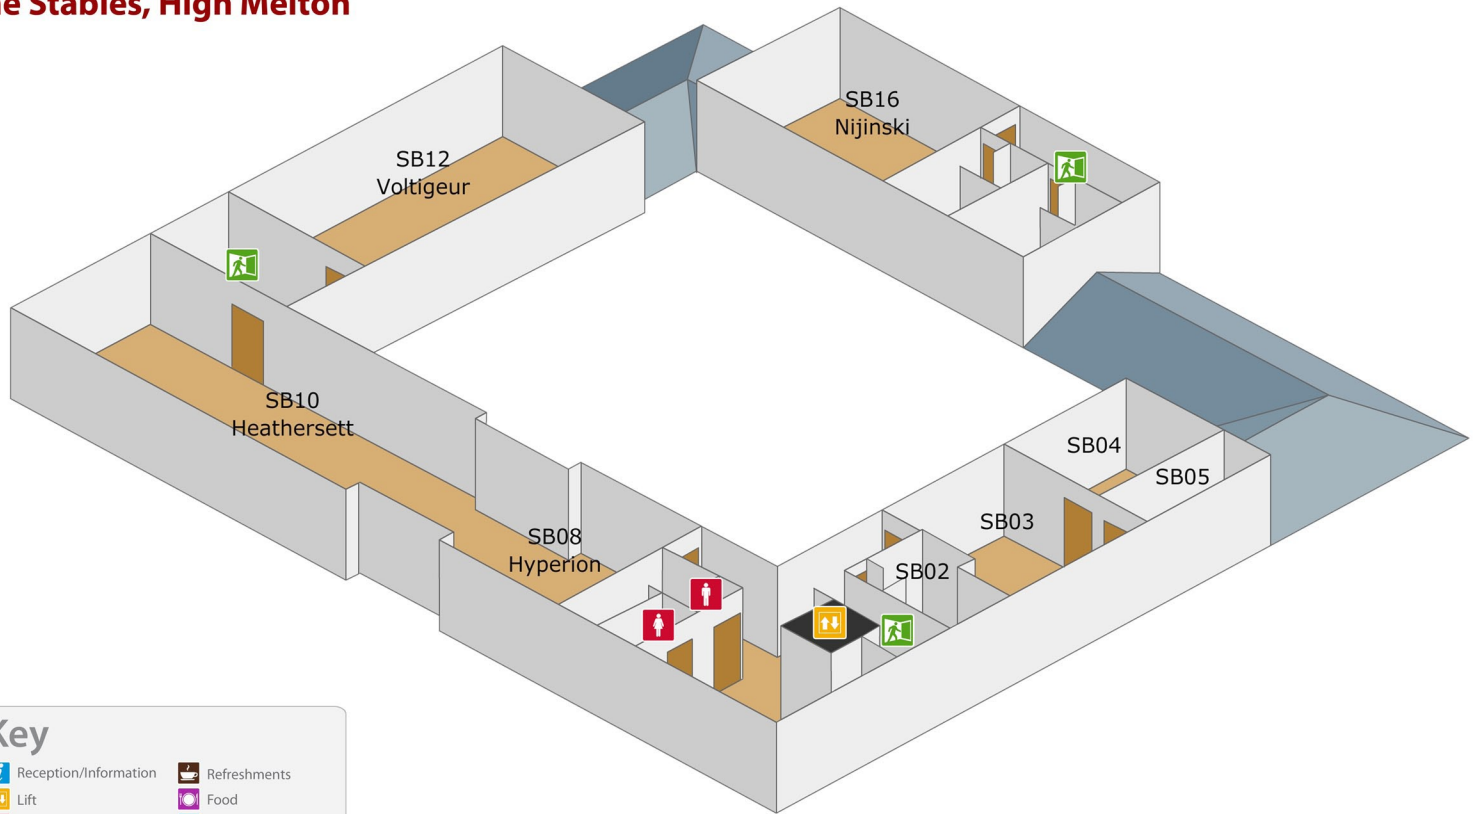

# Level 1

The Stables, High Melton

### Key

	Reception/Information		Refreshments
	Lift		Food
	Disabled Toilets		Disabled Parking
	Female Toilets		Parking
	Male Toilets		Stairs/Fire Exit

# Level 2