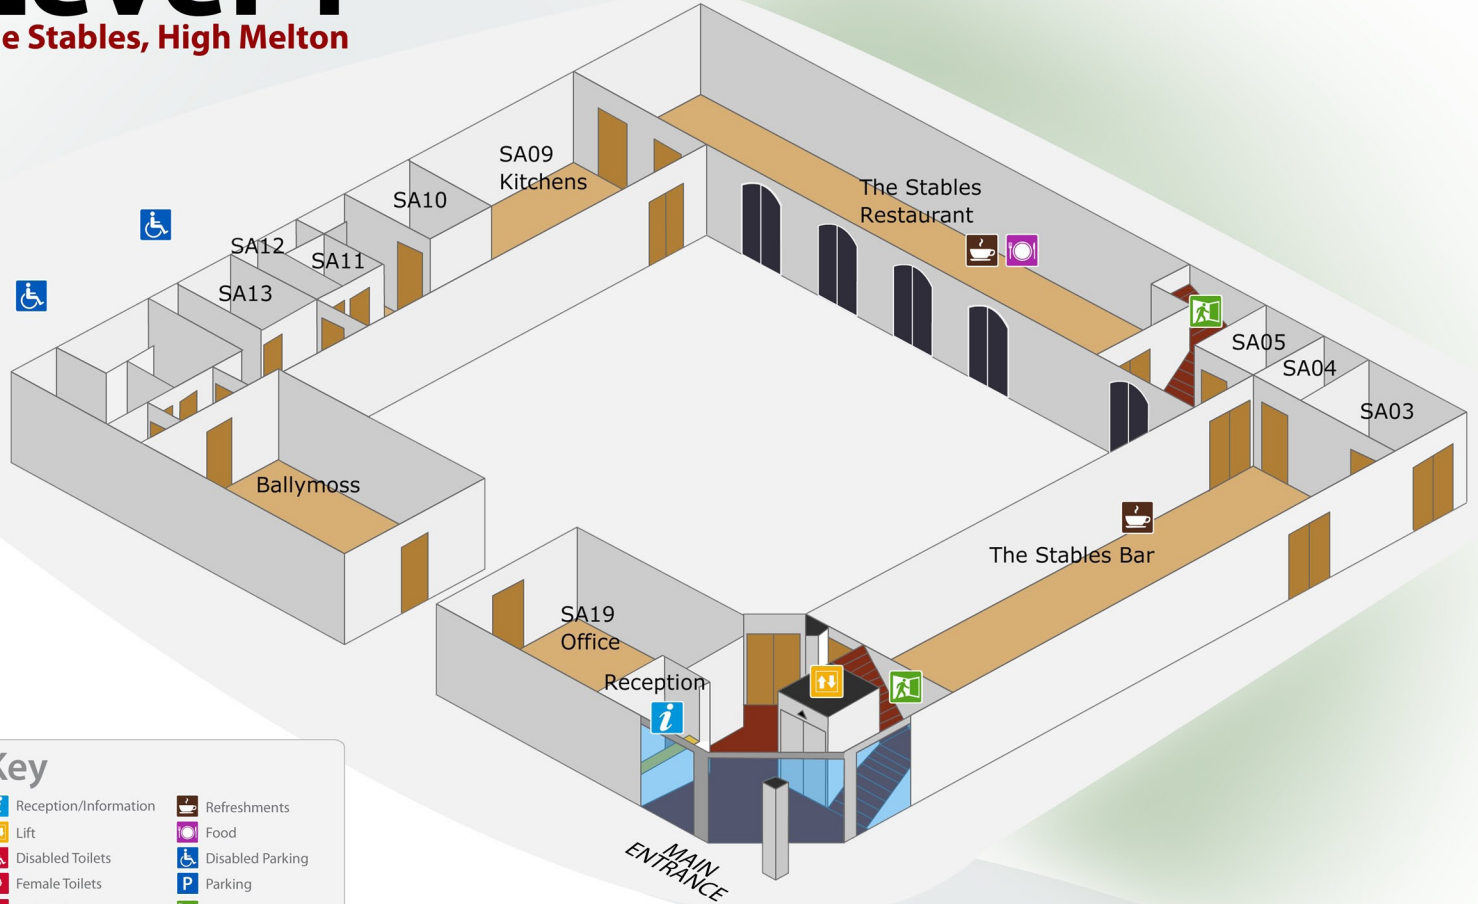

### Key

	Reception/Information		Refreshments
	Lift		Food
	Disabled Toilets		Disabled Parking
	Female Toilets		Parking
	Male Toilets		Stairs/Fire Exit

# Level 2