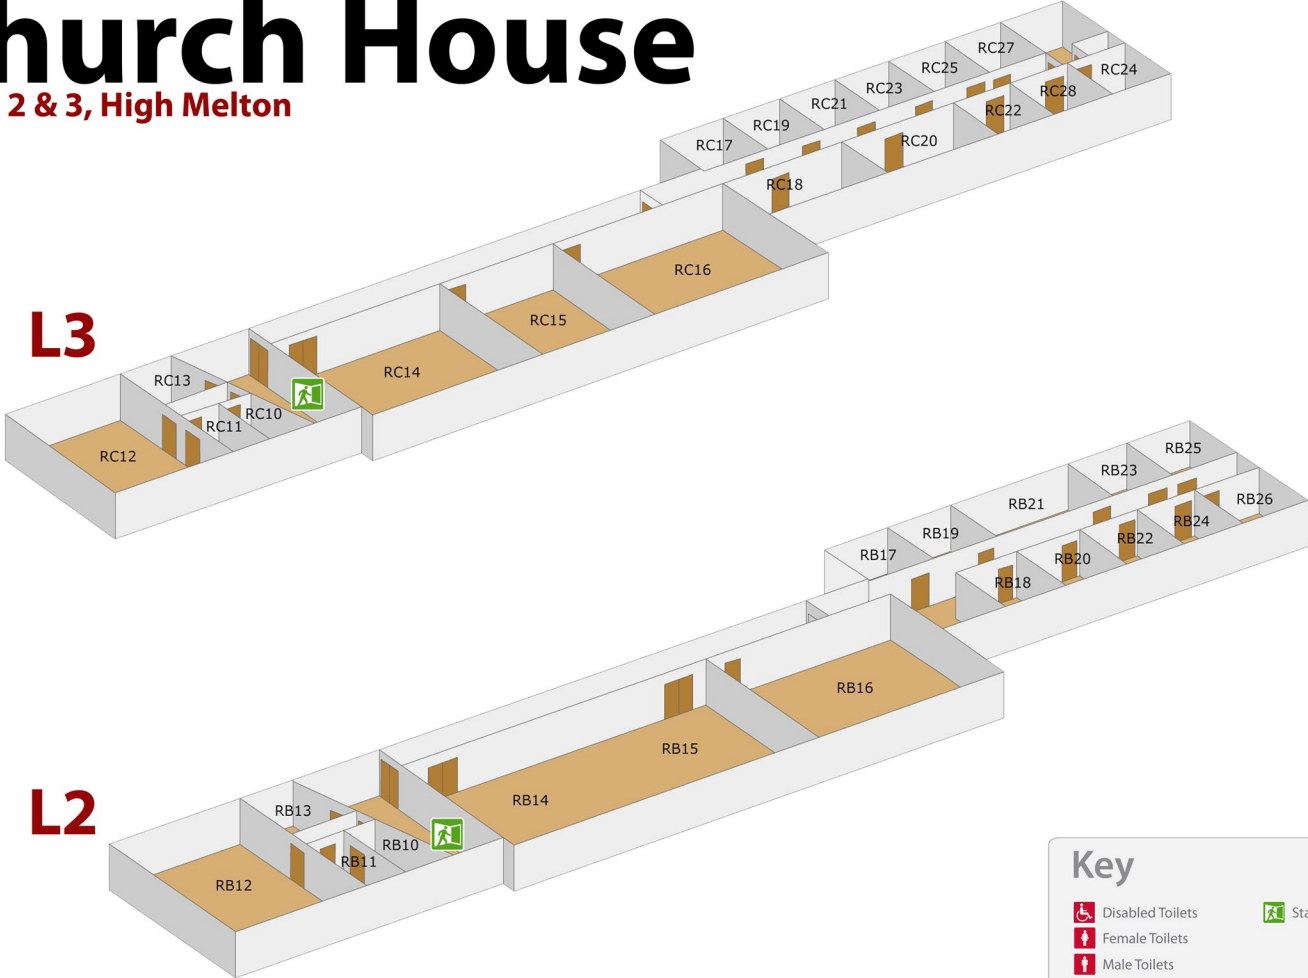

# Church House

Levels 2 & 3, High Melton

L3

L2

**Key**

- Disabled Toilets
- Female Toilets
- Male Toilets
- Stairs/Fire Exit