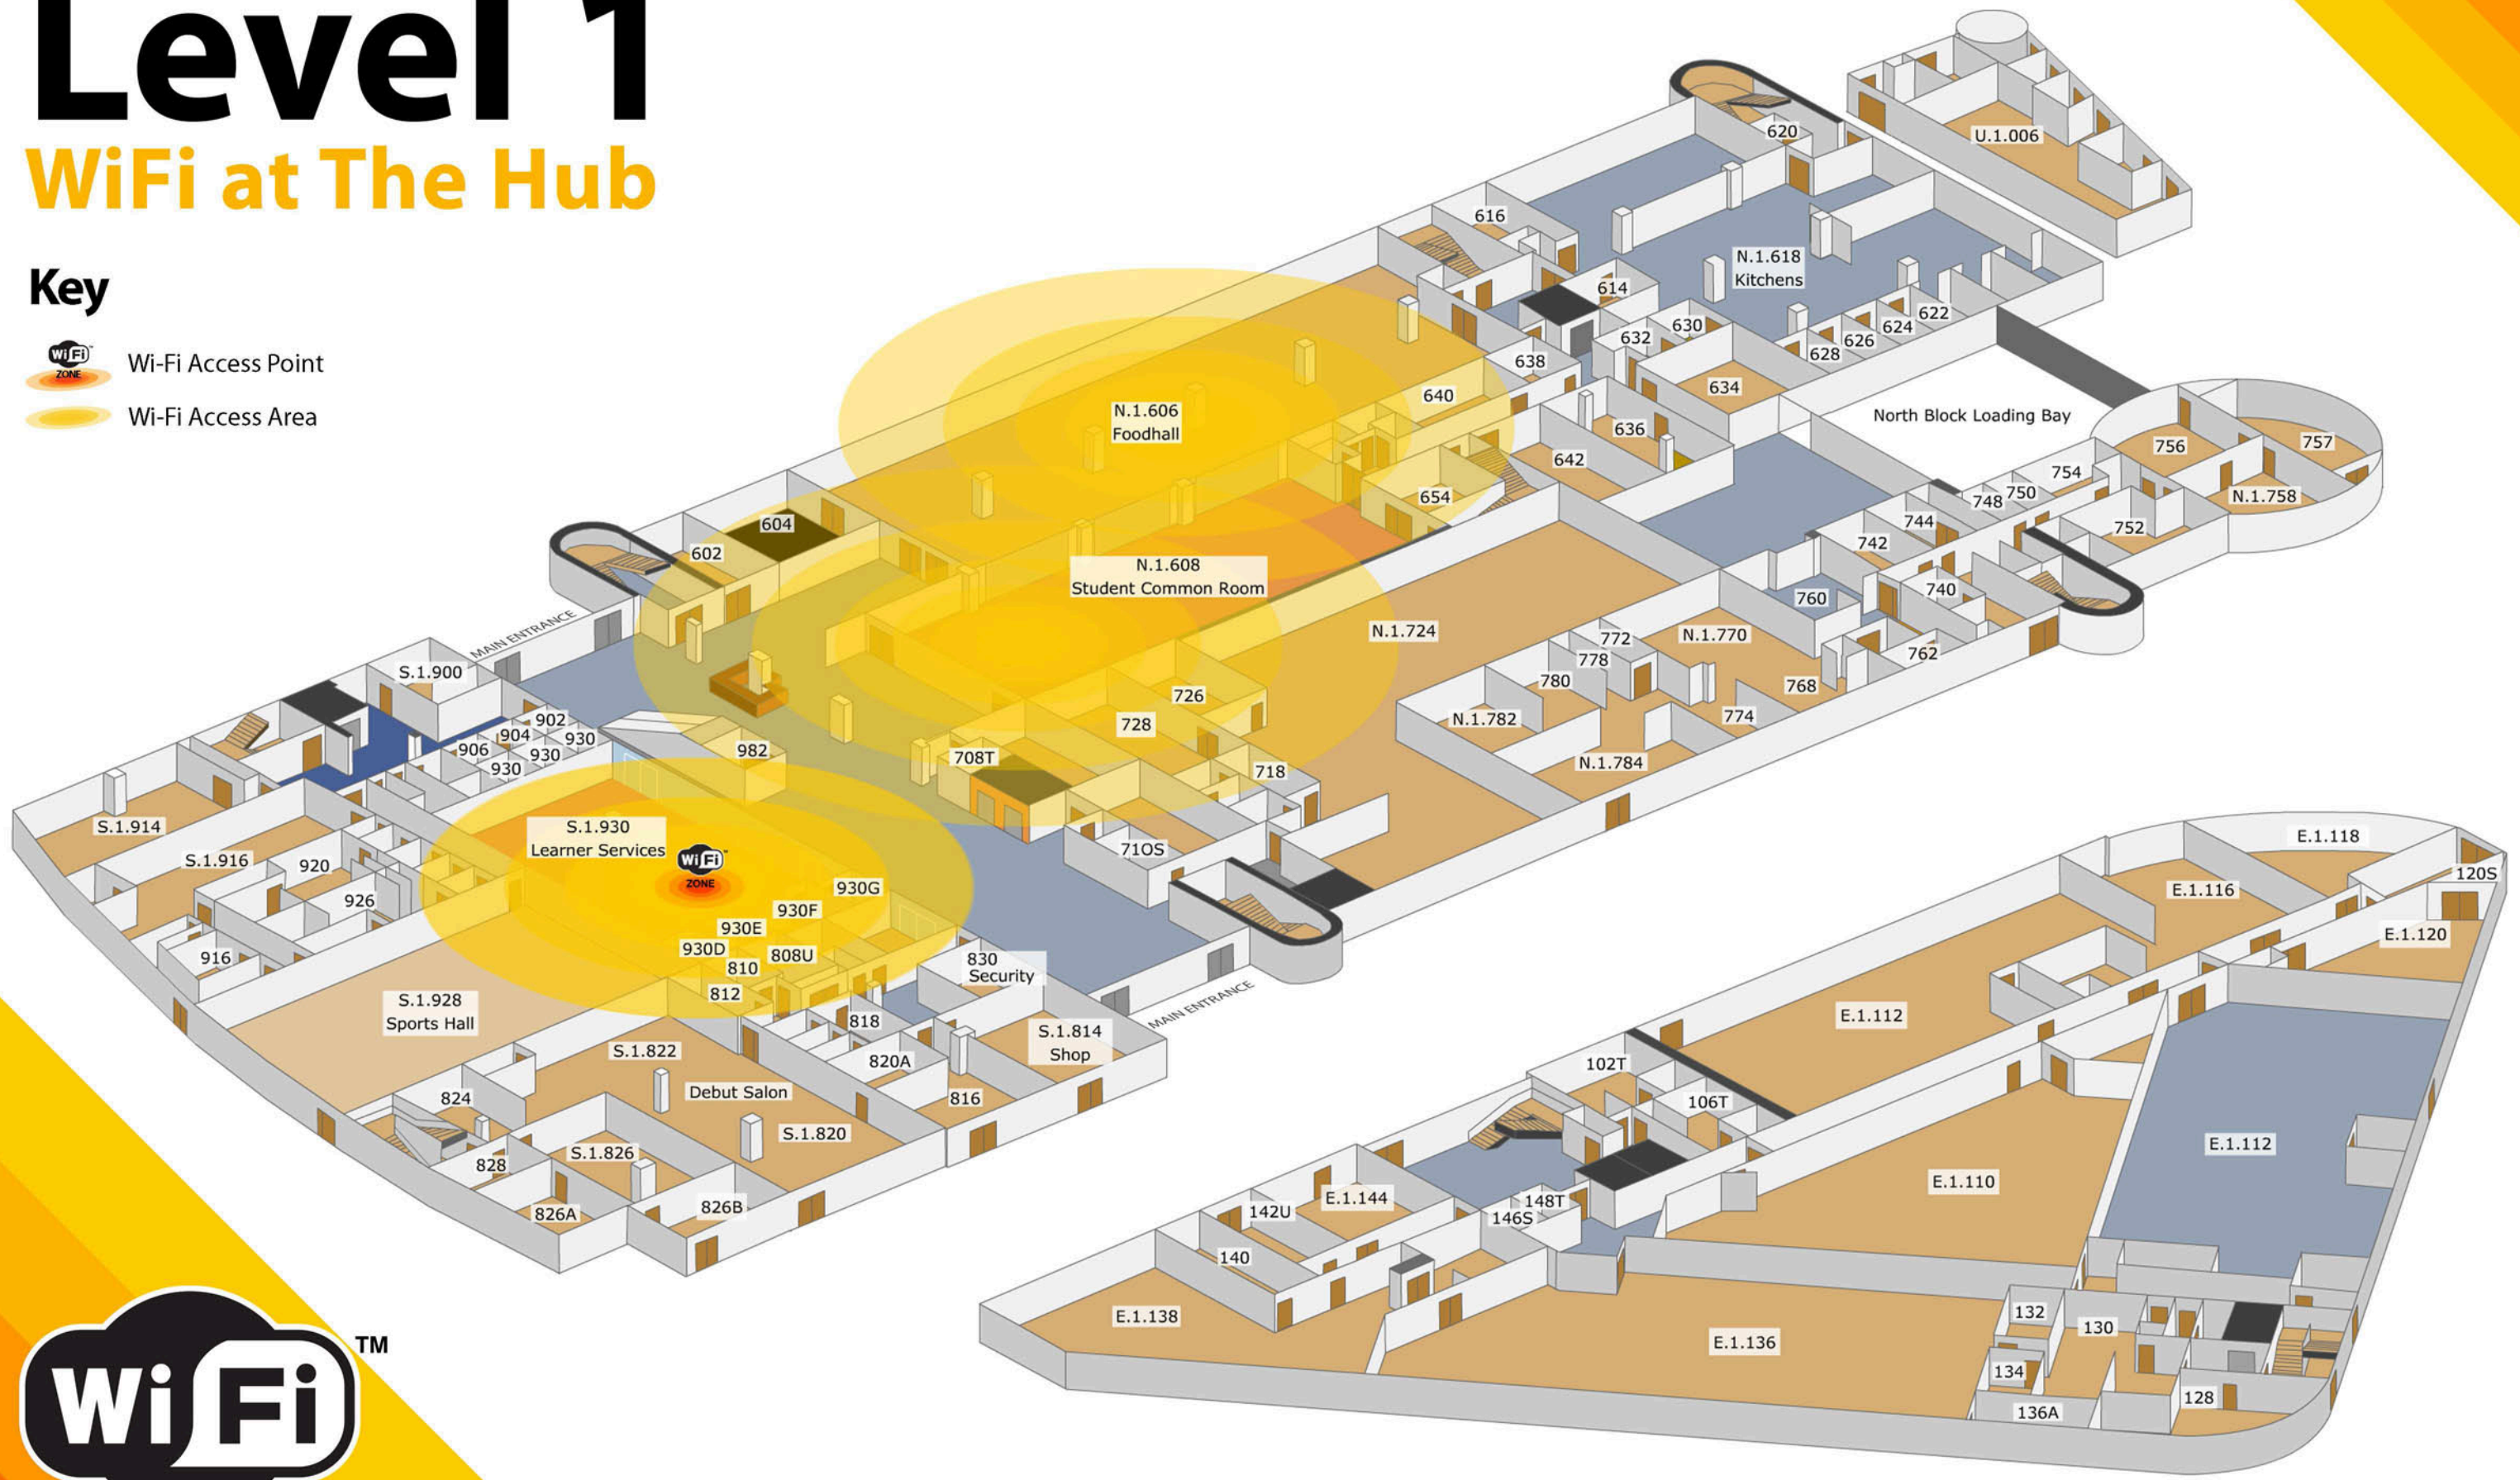

# Level 1

## WiFi at The Hub

### Key

-  Wi-Fi Access Point
-  Wi-Fi Access Area

\*This map is a guide to the locations of Wi-Fi zones. Actual signal strengths may vary.