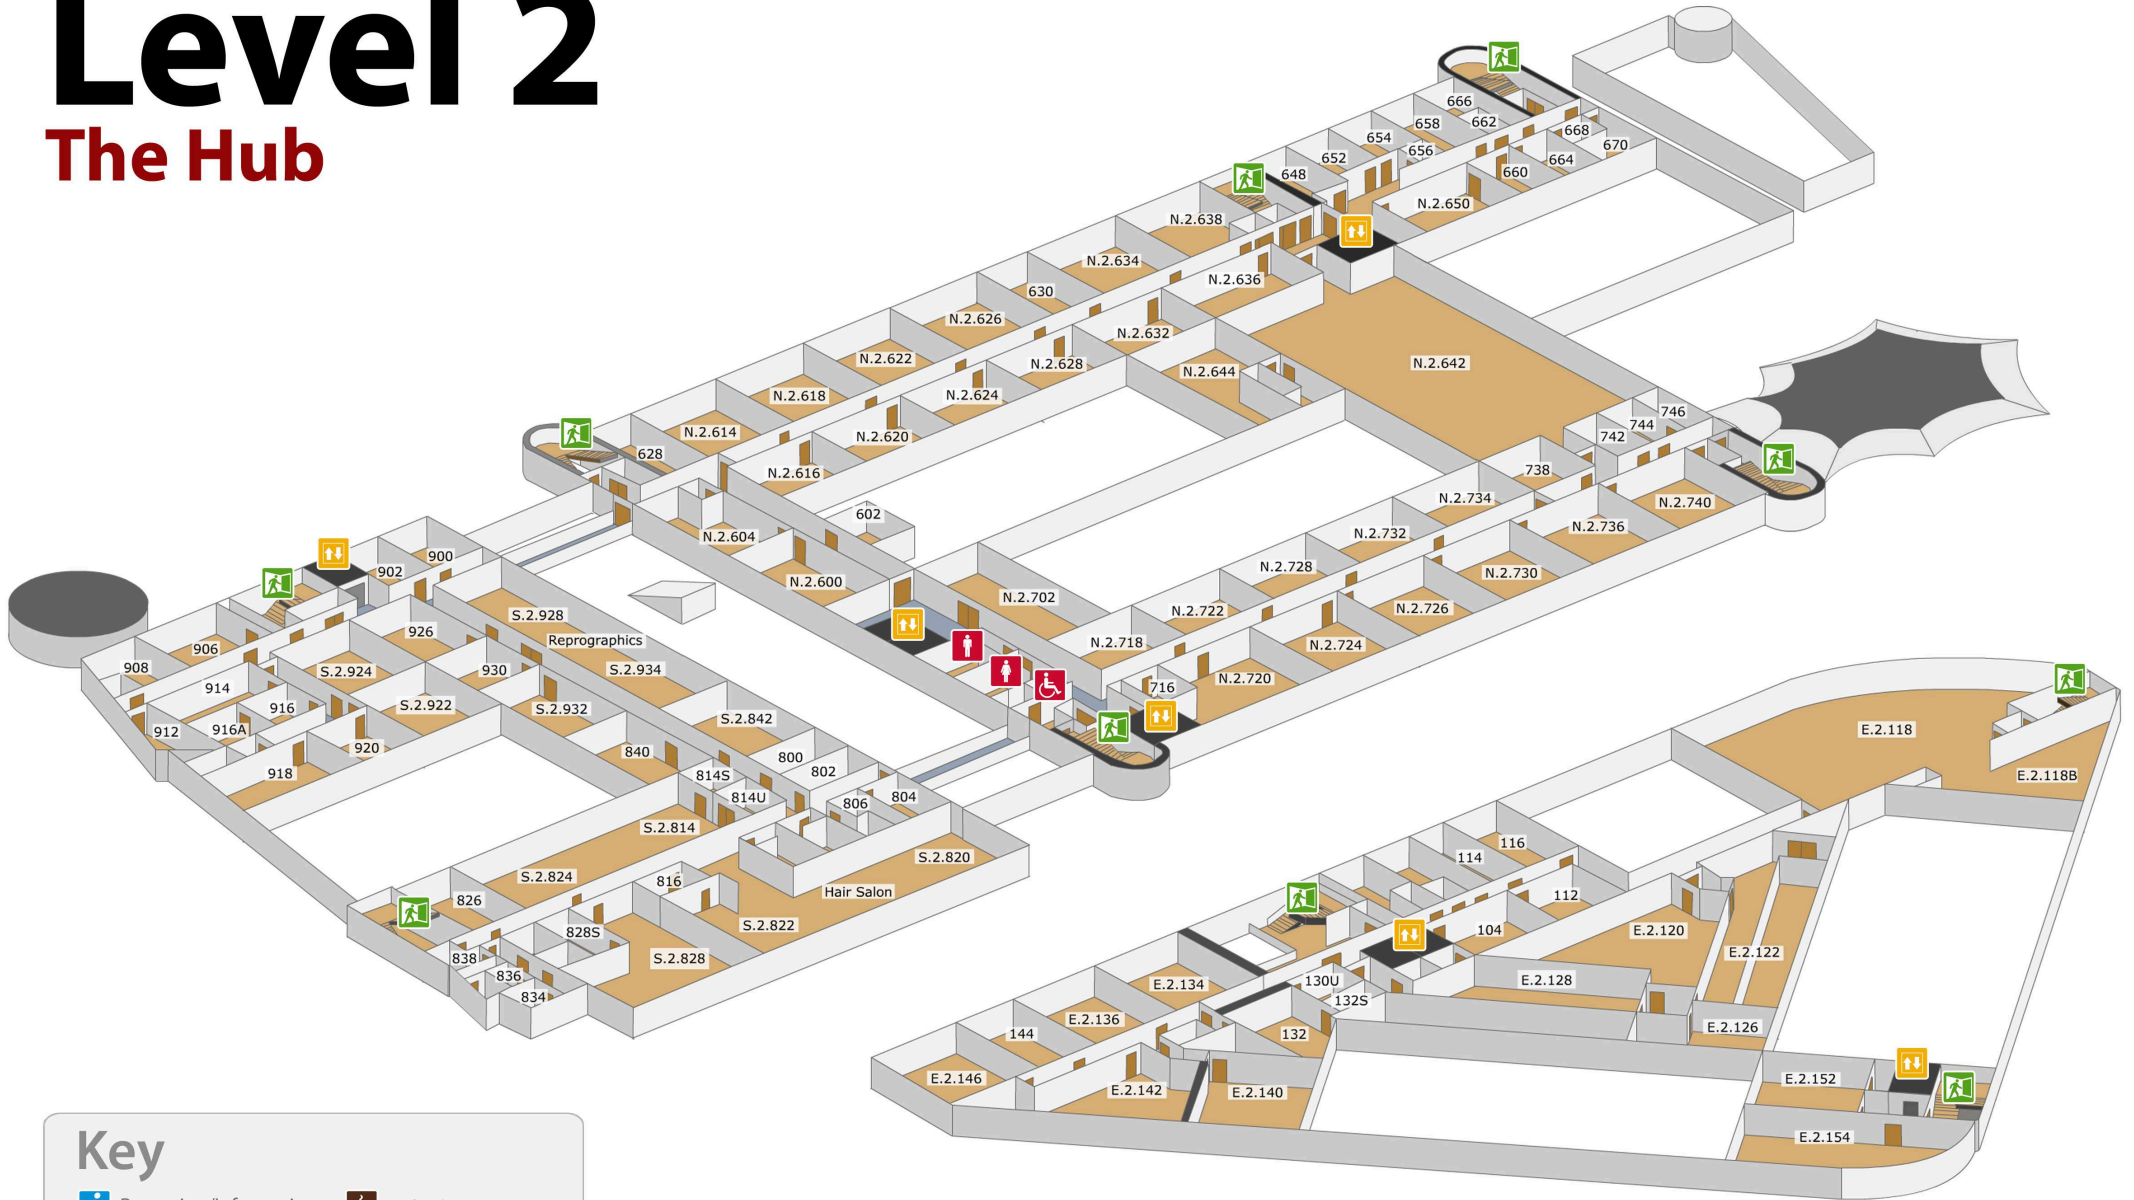

Level 2

The Hub

Key

- | | |
|---|---|
|  Reception/Information |  Refreshments |
|  Lift |  Food |
|  Unisex Toilets |  Disabled Parking |
|  Disabled Toilets |  Parking |
|  Female Toilets |  Stairs/Fire Exit |
|  Male Toilets |  Fire Assembly Point |