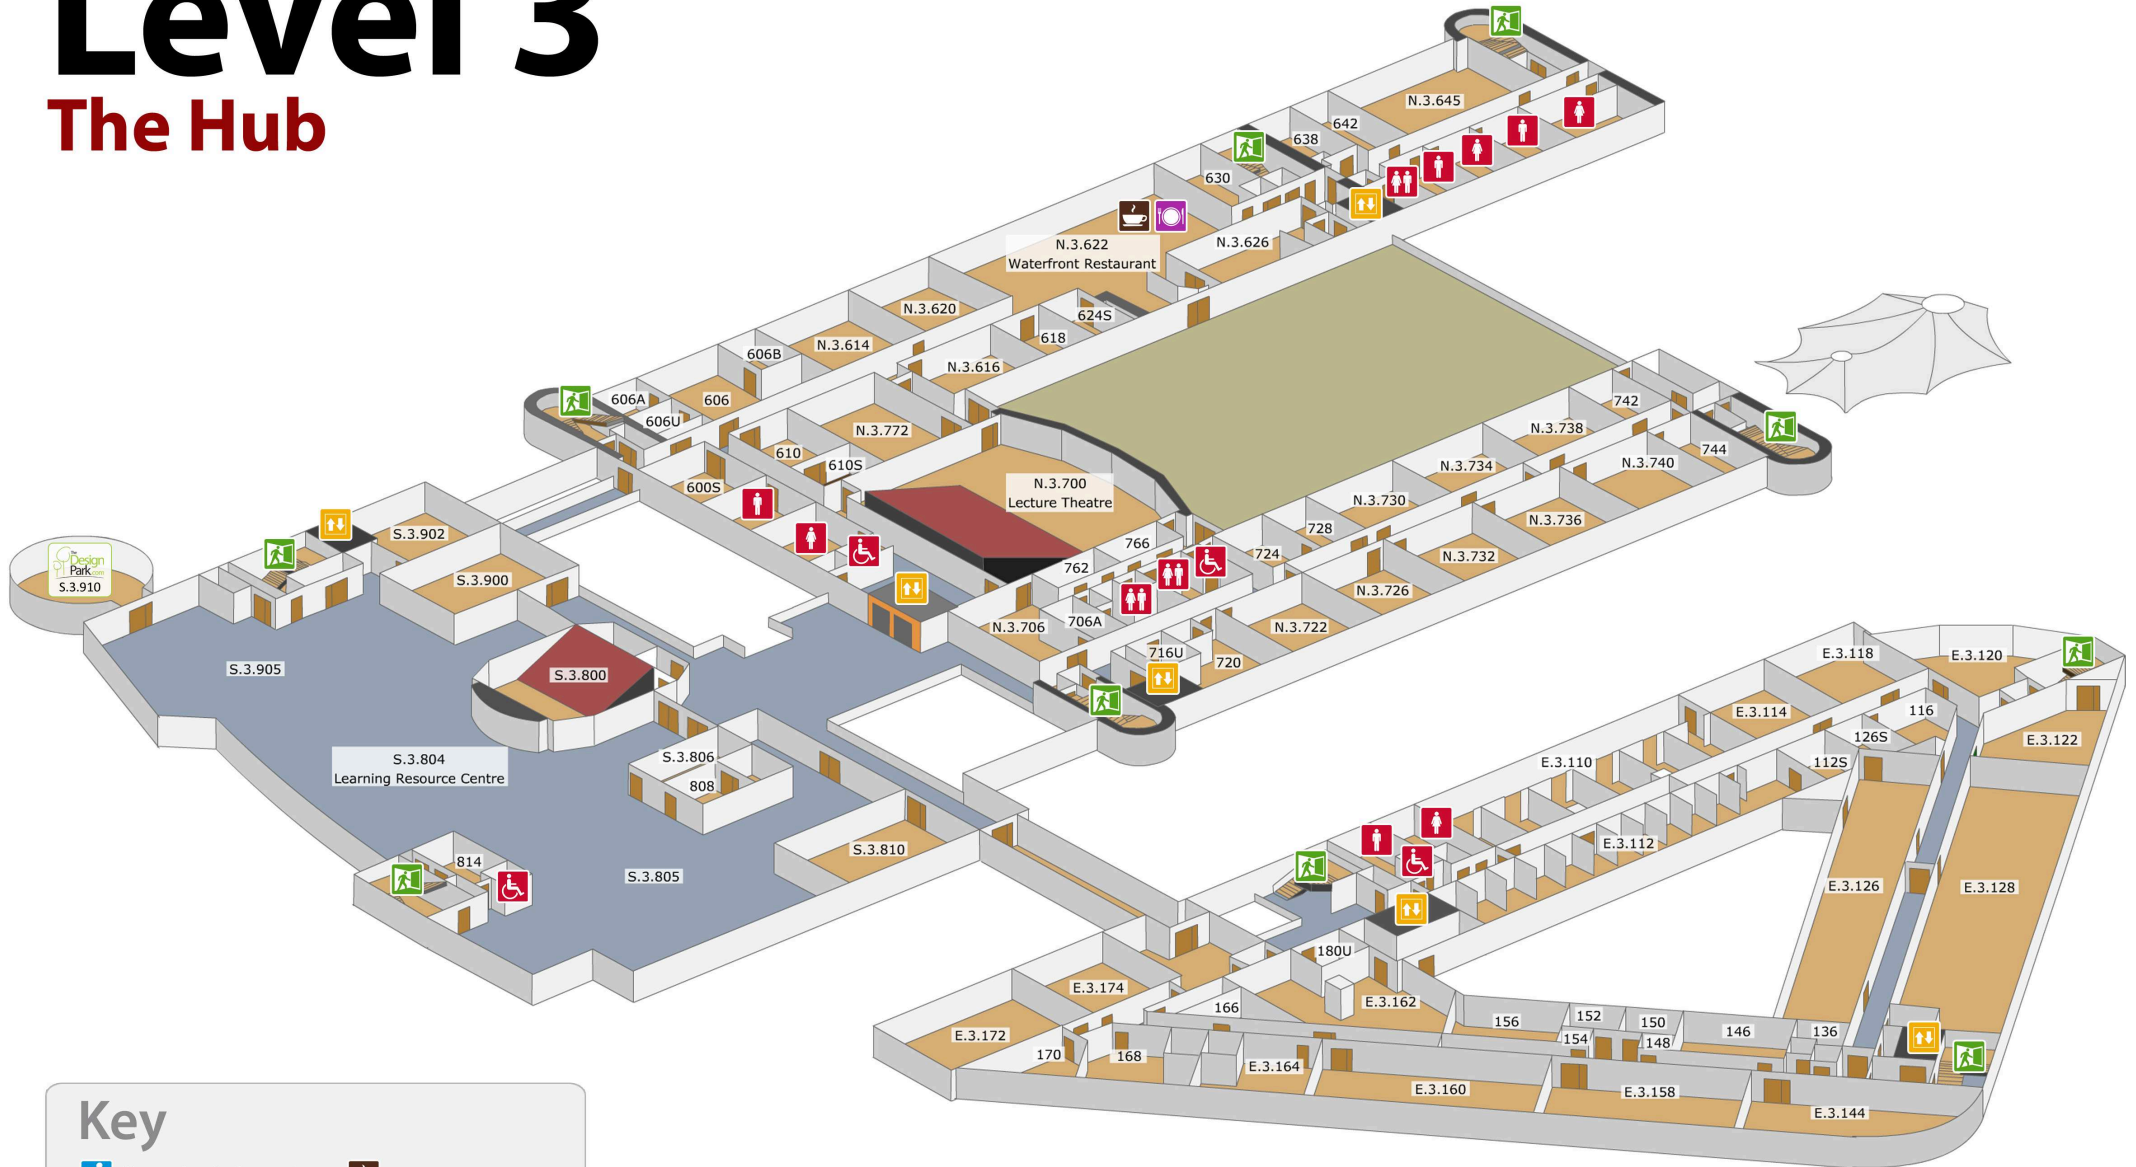

Level 3

The Hub

Key

- | | |
|---|---|
|  Reception/Information |  Refreshments |
|  Lift |  Food |
|  Unisex Toilets |  Disabled Parking |
|  Disabled Toilets |  Parking |
|  Female Toilets |  Stairs/Fire Exit |
|  Male Toilets |  Fire Assembly Point |