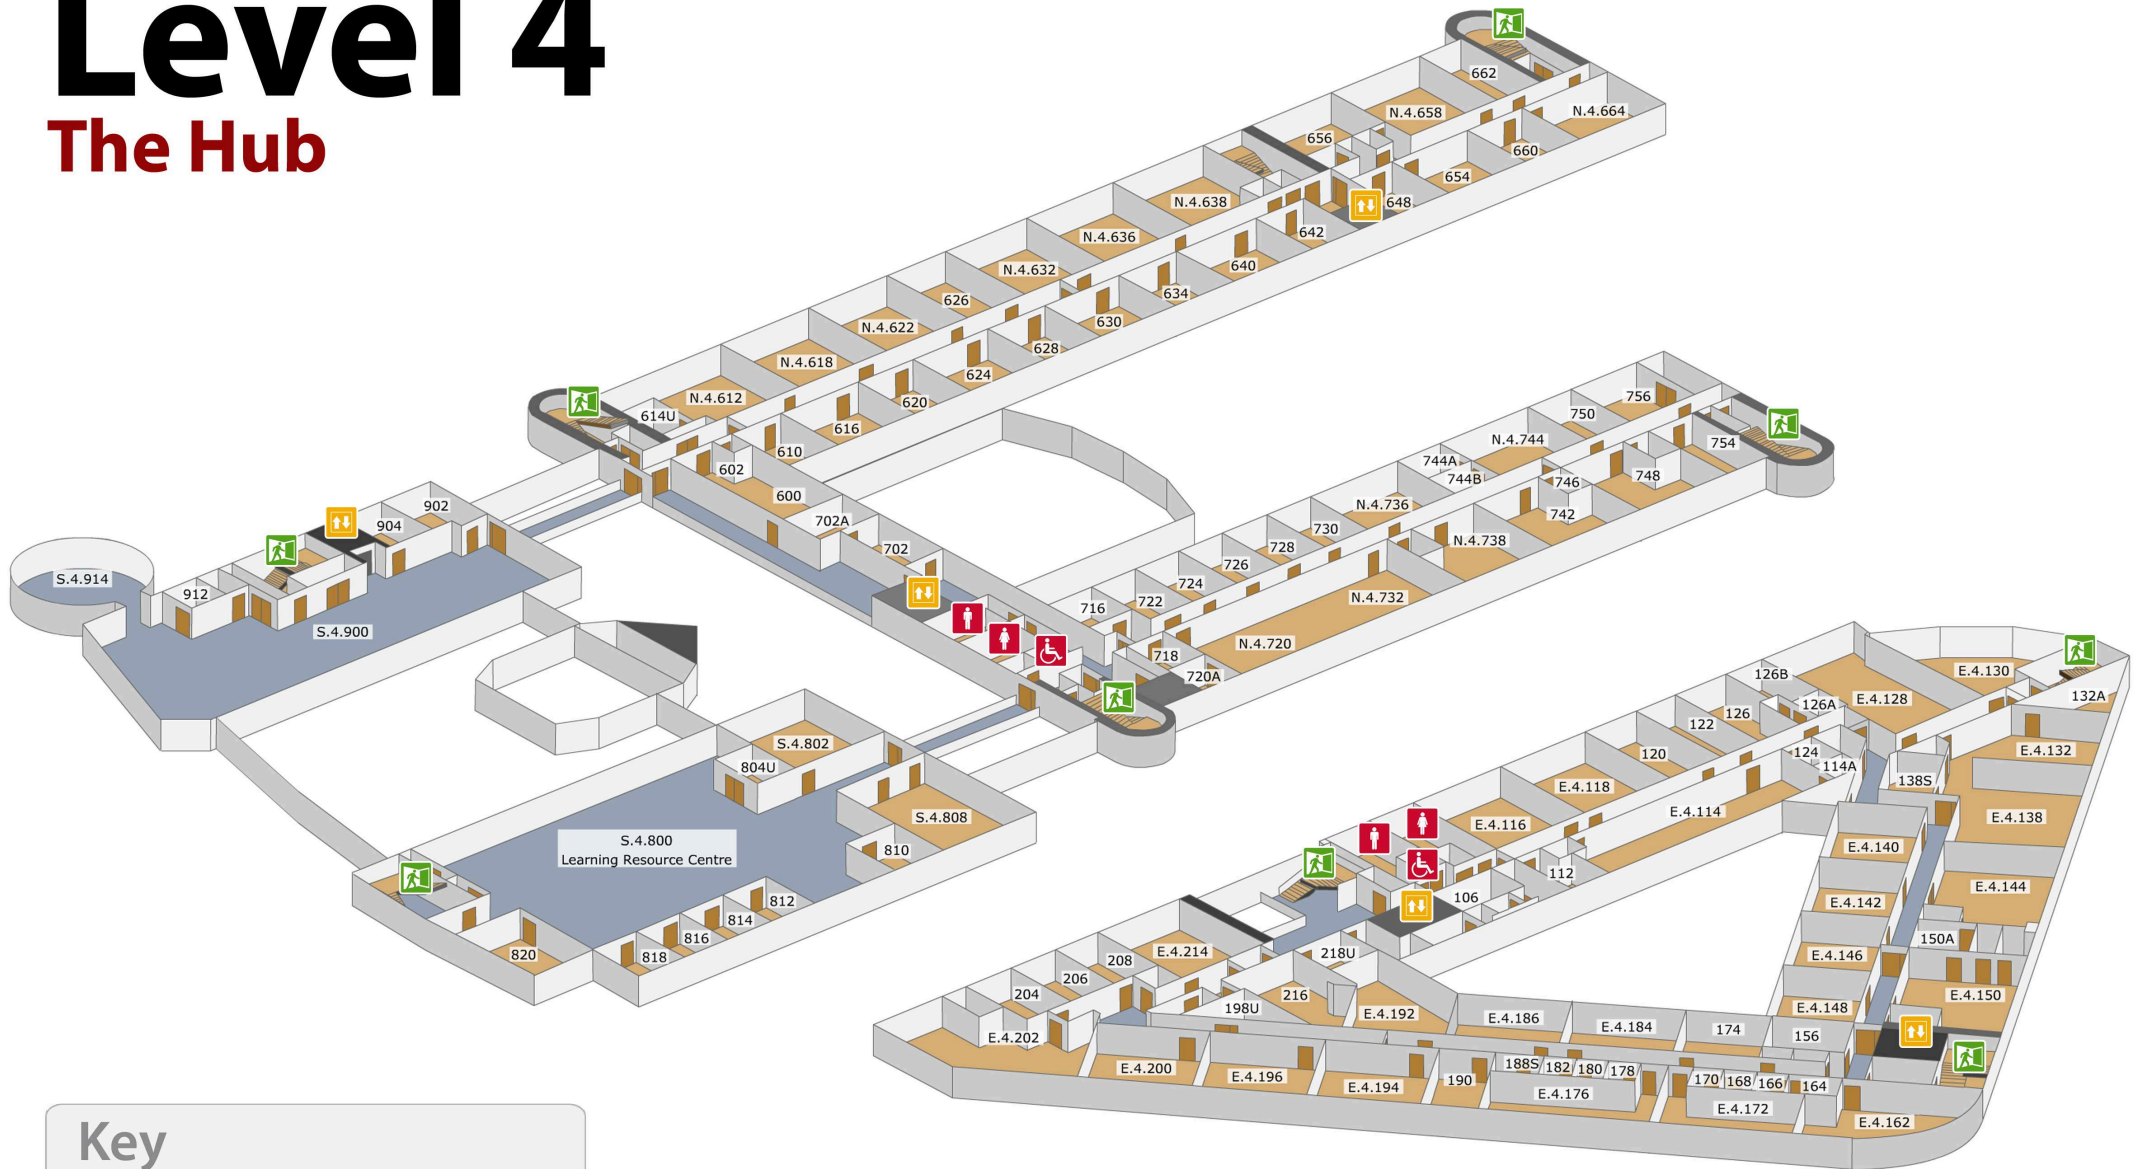

Level 4

The Hub

Key

- | | |
|---|---|
|  Reception/Information |  Refreshments |
|  Lift |  Food |
|  Unisex Toilets |  Disabled Parking |
|  Disabled Toilets |  Parking |
|  Female Toilets |  Stairs/Fire Exit |
|  Male Toilets |  Fire Assembly Point |