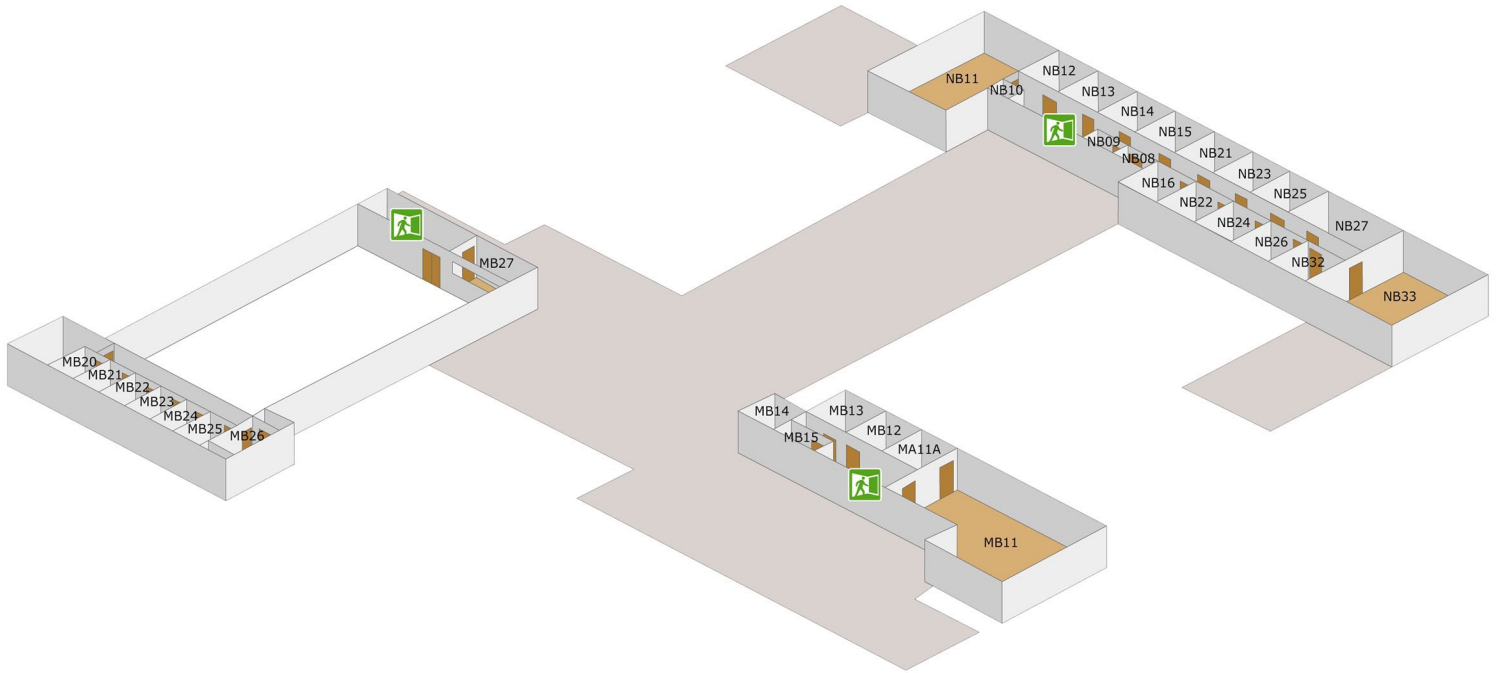

# Harvey

level 1, High Melton

## Key

-  Disabled Toilets
-  Female Toilets
-  Male Toilets

-  Stairs/Fire Exit
-  Disabled Parking
-  Parking

# Harvey

level 2, High Melton